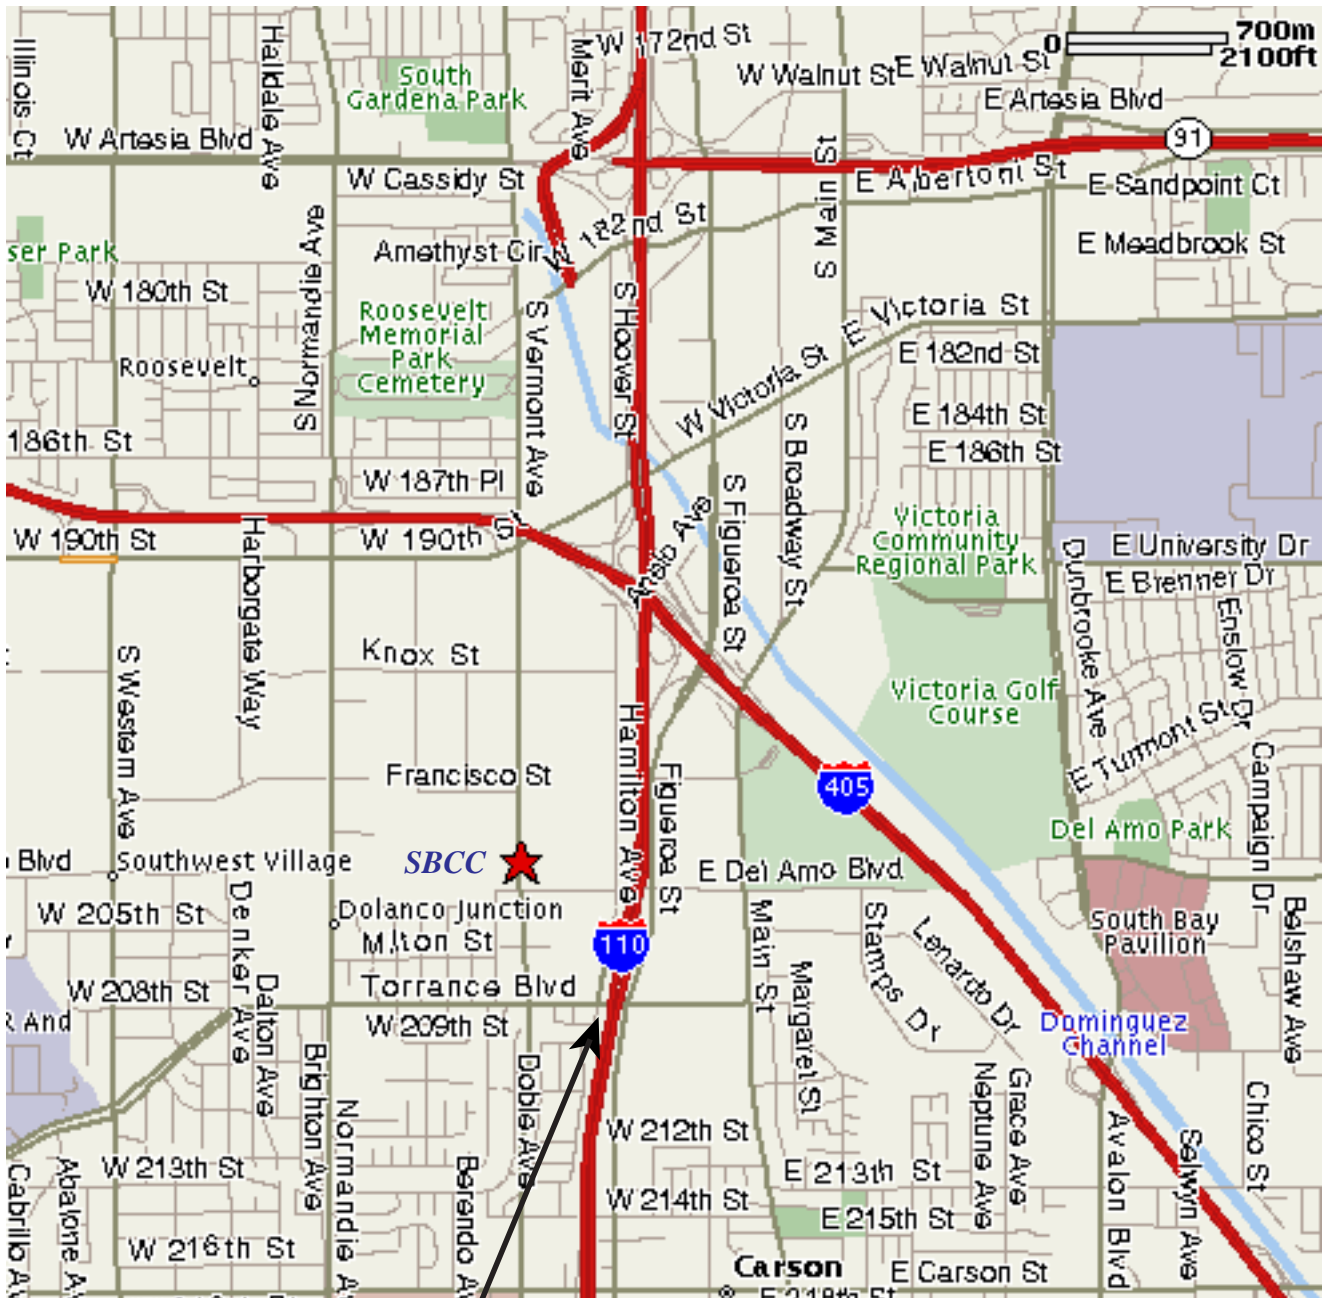

# South Bay Community Center

# SGI-USA

20300 Vermont Ave, Suite 105  
Torrance, CA 90505  
(310) 856-4280

Located on the corner of Vermont Ave. and Del Amo Blvd.

Exit Torrance Blvd

From the south bound direction of the 110 freeway exit Torrance Blvd, and turn right at the bottom of the ramp and go to Del Amo Blvd., turn left at Del Amo and go to Vermont Ave. South Bay Community Center is on the right corner.